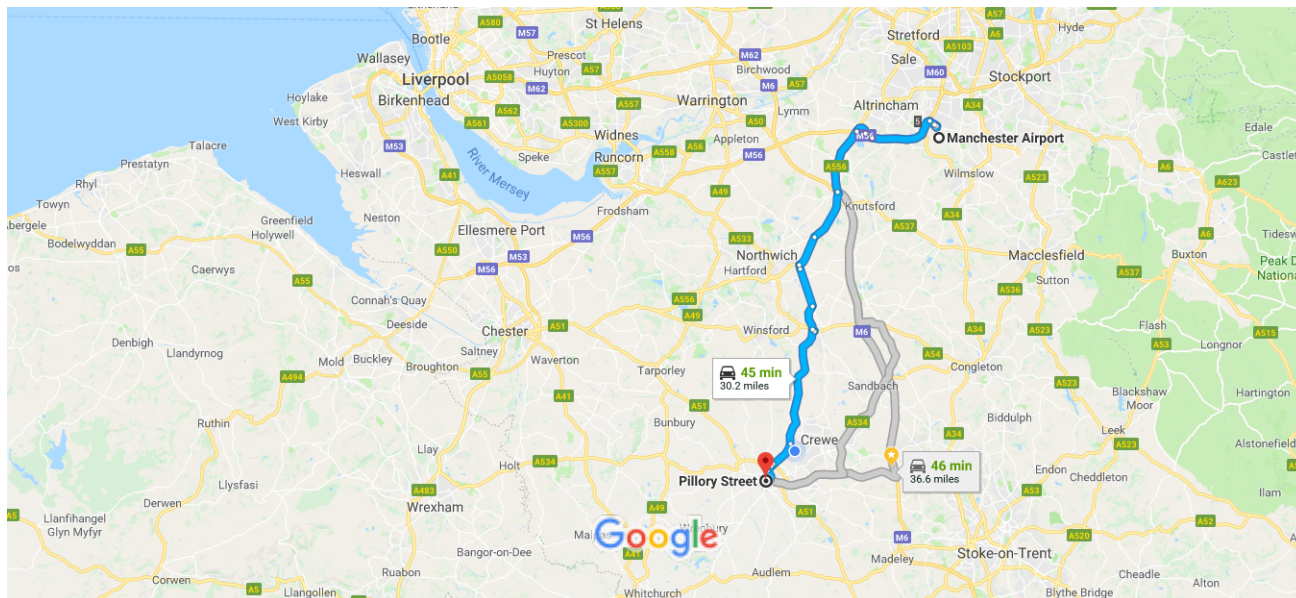

Manchester Airport, Manchester to Pillory St, Nantwich CW5 5BG

Drive 30.2 miles, 45 min

Map data ©2018 Google 10 km

Manchester Airport

Manchester M90 1QX

Continue to Airport Spur. Take the exit towards Manchester Airport from Airport Spur

- ↑ 1. Head south-east on Airport Spur 1 min (0.5 mi)

- ↘ 2. Use the left 2 lanes to take the exit towards Manchester Airport 16 ft

- 📍 3. At the roundabout, take the 3rd exit onto the M56 slip road to M6/M60/M61/M67/M62 0.2 mi

- 📍 3. At the roundabout, take the 3rd exit onto the M56 slip road to M6/M60/M61/M67/M62 0.3 mi

Take M56 and A556 to A530 in Rudheath

- ⤴ 4. Merge onto Airport Spur (signs for M56) 17 min (14.8 mi)

- ↘ 5. At junction 5, exit onto M56 towards Chester/Warr'gton/B'ham/Preston/Liverpool /M6/M62 0.3 mi

- ↑ 8. Continue onto A556
4.0 mi
- 📍 9. At Tabley Interchange, take the 2nd exit and stay on A556
3.2 mi
- ↑ 10. Continue straight to stay on A556
1.9 mi

Continue to Middlewich

- 7 min (4.1 mi)
- 📍 11. At the roundabout, take the 1st exit onto A530
0.3 mi
- 📍 12. At the roundabout, take the 1st exit and stay on A530
2.3 mi
- ➡ 13. Turn right onto Croxton Ln/A530
1.6 mi